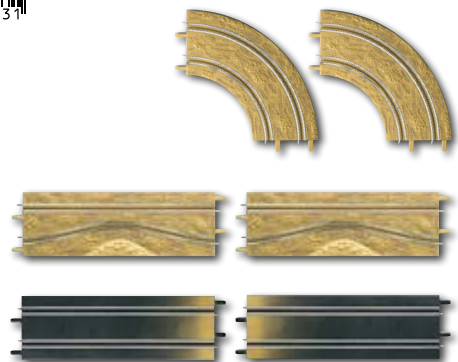

Extension Set Single lane curves / single lane straights

8 x single lane curves, 4 x single lane straights 342 mm/13.46 in.

20061643

4 007486 616431