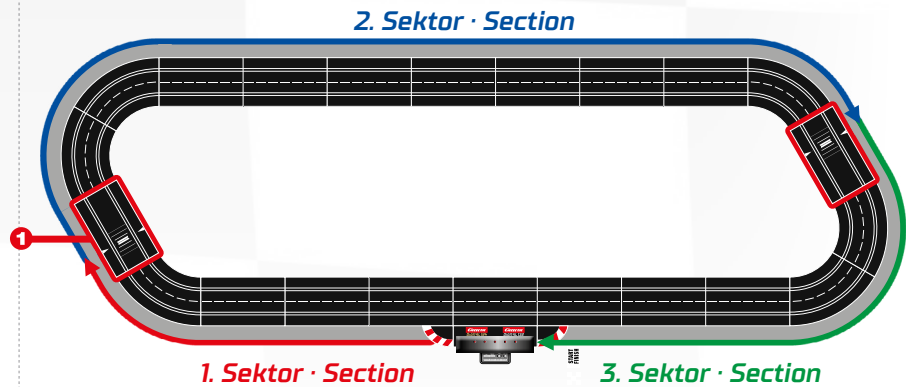

„FOLGE UNS UND TEILE RENNERGEBNISSE MIT DEINEN FREUNDEN!“
“FOLLOW US AND SHARE RACE RESULTS WITH YOUR FRIENDS!”